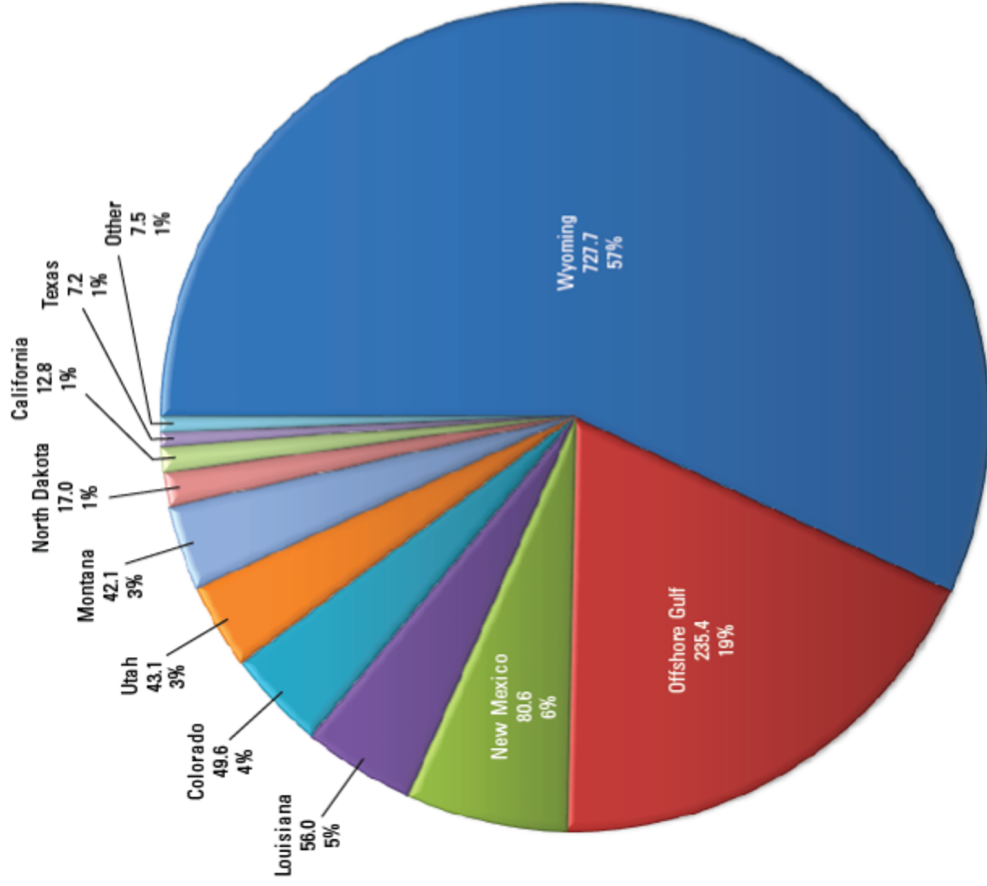

# Oil and Gas on Public Lands

Today, more than 90% of BLM multiple-use lands are open to oil and gas development.

# Fossil fuel associated emission of greenhouse gasses from federal lands

**Figure 2.** Pie chart showing carbon dioxide emissions associated with the extraction and combustion of fossil fuels produced from Federal lands in the 10 States or offshore regions with the highest emissions, 2014. Emissions are reported in million metric tons of carbon dioxide equivalent (MMT CO<sub>2</sub> Eq.).