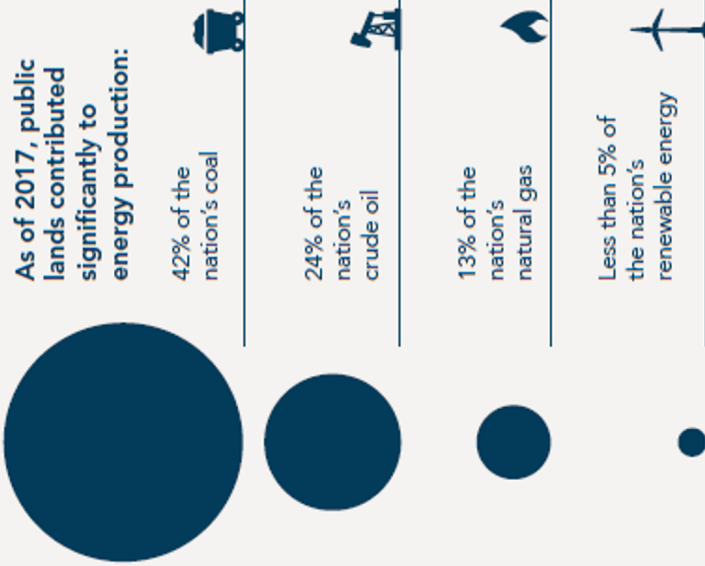

# Public lands role...

**If U.S. Public Lands were a country, its emissions would rank 5th in the world**

We are lagging behind our climate goals...

## Fossil Fuel Emissions from Public Lands

- Target emissions reduction pathway
- Historical emissions
- Projected emissions with Obama-era policies
- Current trajectory after Trump leasing and policy changes

# Oil and Gas on Public Lands

Today, more than 90% of BLM multiple-use lands are open to oil and gas development.